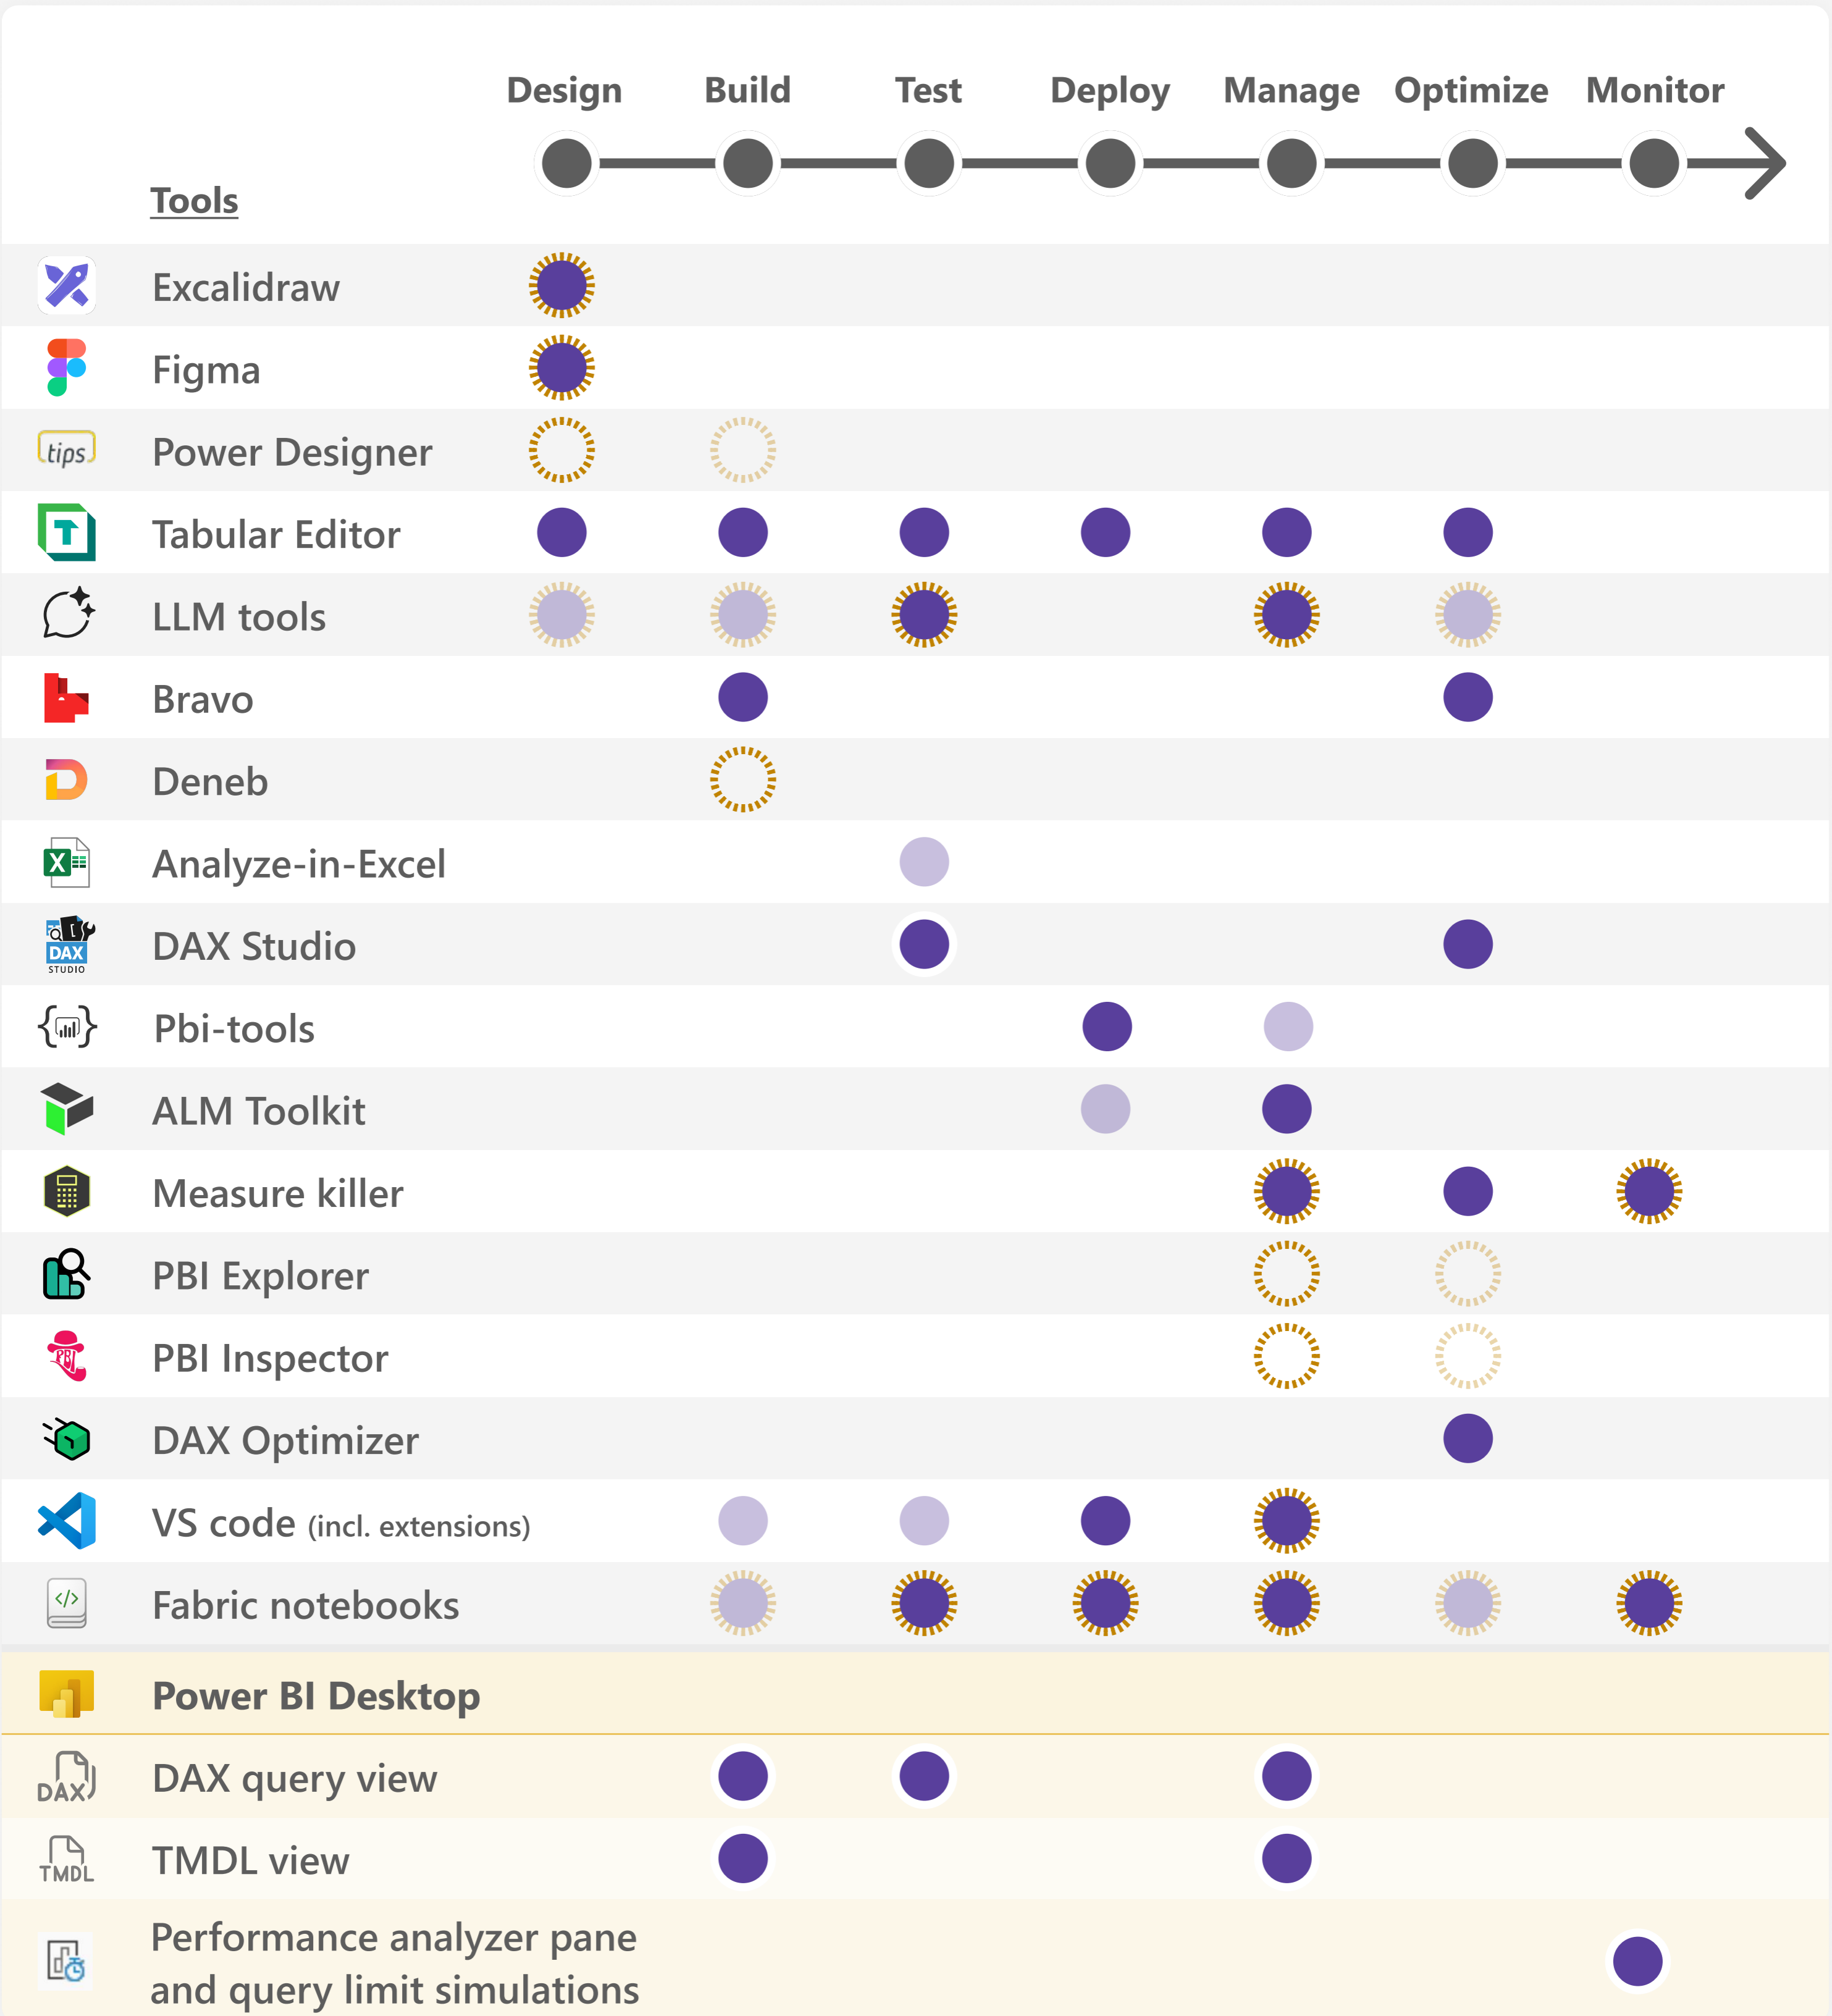

# 📁 Different tools support Power BI models and reports throughout their lifecycle

**Legend**   Models   Reports   Both models and reports   Partial support of process